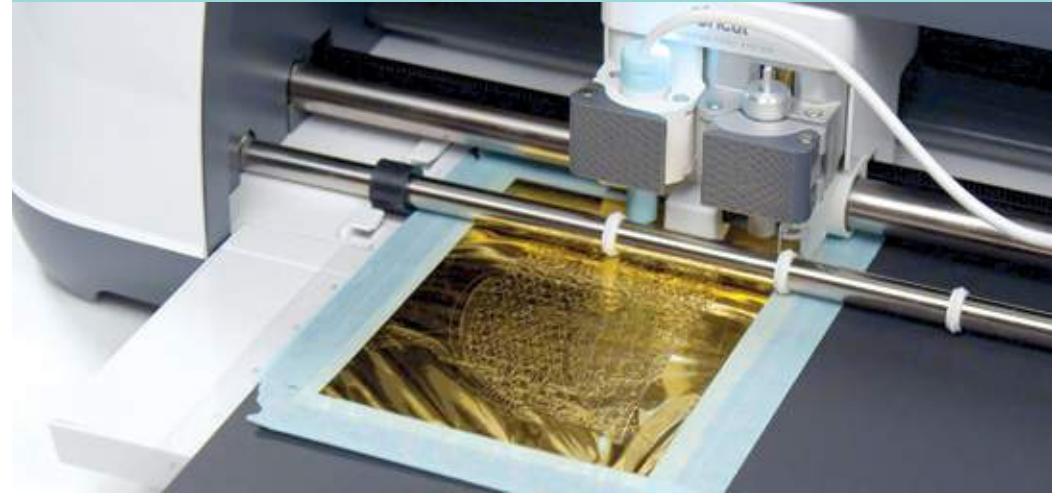

FOIL QUILL™ PLACEMENT TAPE