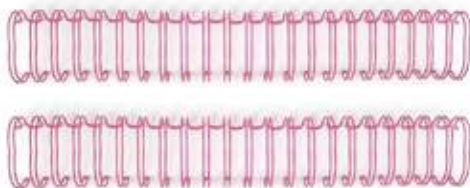

ROSE - 2 PK

71074-5 3/4" BINDING WIRES

MIN	CASE	PKG
6	96	15" X 4" X 1"