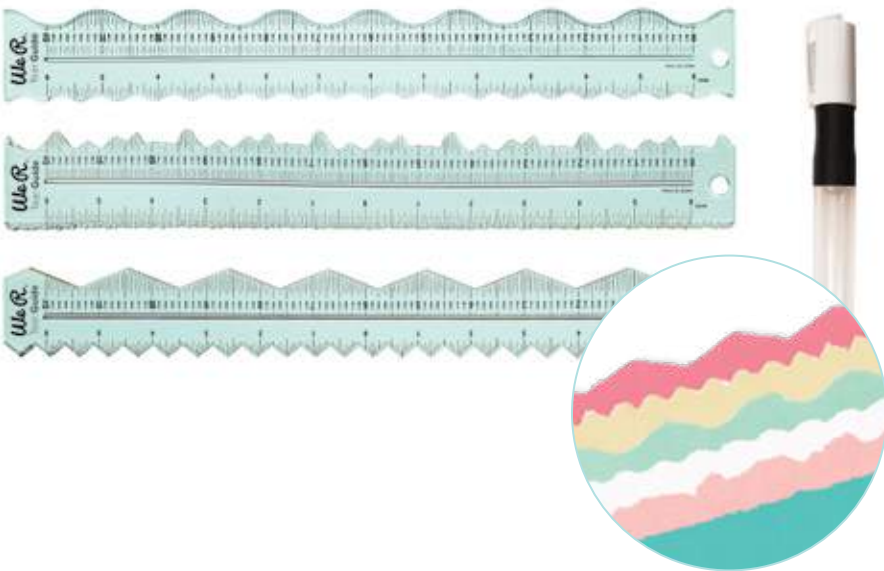

660082
TEAR GUIDES - 13.5 INCHES

MIN	CASE	PKG
3	30	17" X 6.3" X 1"

Easily tear and deckle paper.