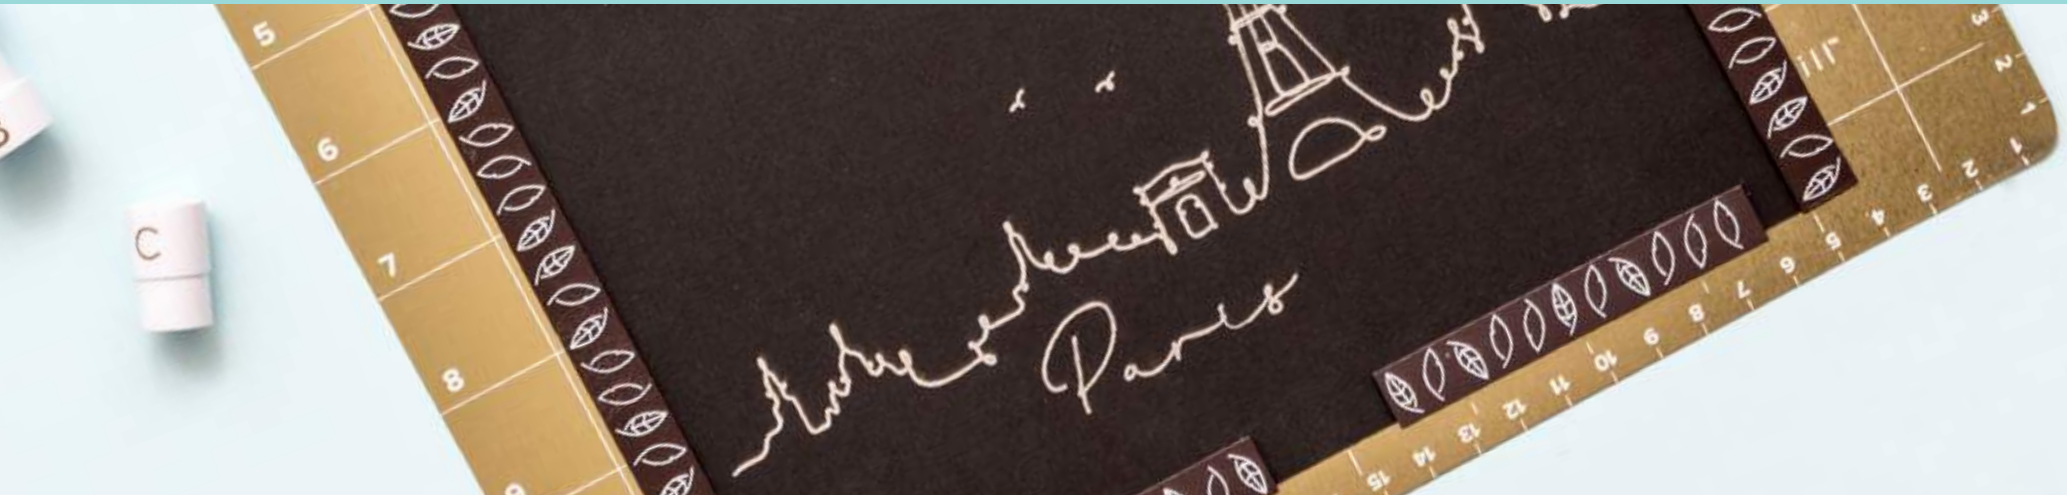

FOIL QUILL™ MAGNETIC MAT

661000 FOIL QUILL™ MAGNETIC MAT

MIN	CASE	PKG
3	36	3.5" X 5.5"

Turn your electronic cutting machine mat into a magnetic mat.

Hold your foil in place when using the Foil Quill™ heat pen.

Works with the following electronic cutting machines:

Cricut® Maker

Cricut® Explore

Silhouette™ Cameo

Brother™ Scan and Cut SDX

Sizzix® Eclips