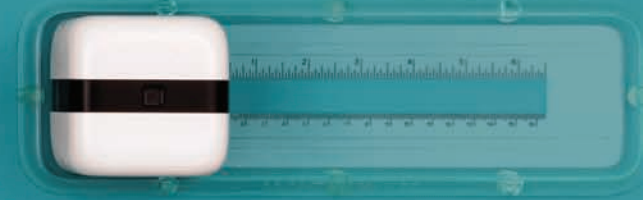

2022 CATALOG

Soluciones Nicaragua 2022 - 78577274