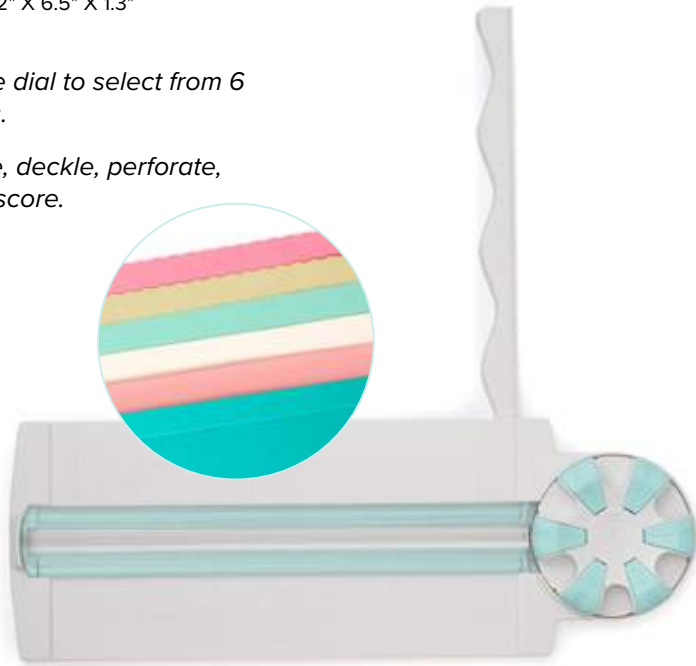

# DIAL TRIMMER

663160  
**DIAL TRIMMER**

MIN	CASE	PKG
3	18	18.2" X 6.5" X 1.3"

*Easily turn the dial to select from 6 blade options.*

*Scallop, wave, deckle, perforate, straight, and score.*