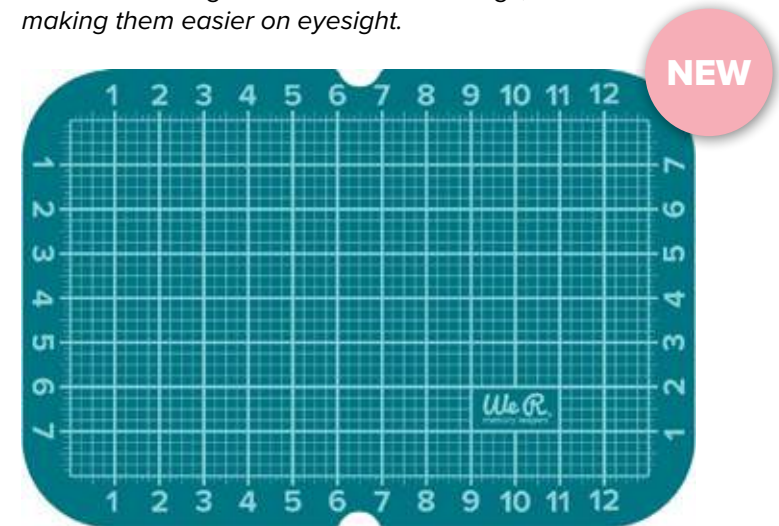

60000576
EASY READ CUTTING MAT

MIN	CASE	PKG
3	30	5.3" X 8"

Mat includes larger numbers and markings, making them easier on eyesight.