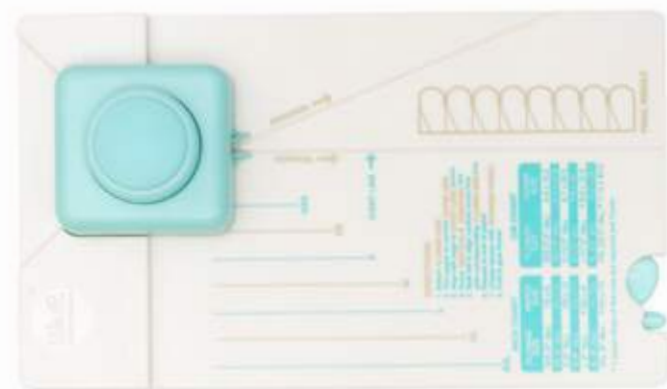

71342-5
FLOWER PUNCH BOARD

MIN	CASE	PKG
4	24	2" X 12.5" X 6"

Create dimensional flowers and leaves between 3 and 9 inches.