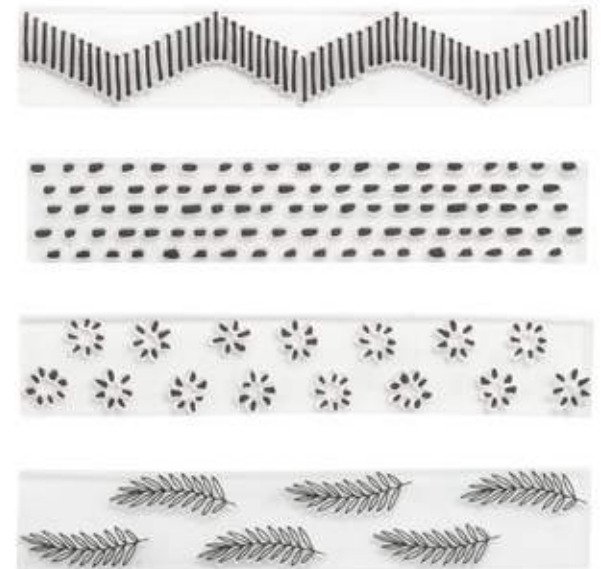

# PATTERN STAMPING BLOCK

660580  
**PATTERN STAMPING BLOCK**

MIN	CASE	PKG
3	48	11.5" X 10.125" X 1.5"

*Turn any stamp into a pattern.*

*Plate can be moved up and down or across the Precision Press Advanced base.*