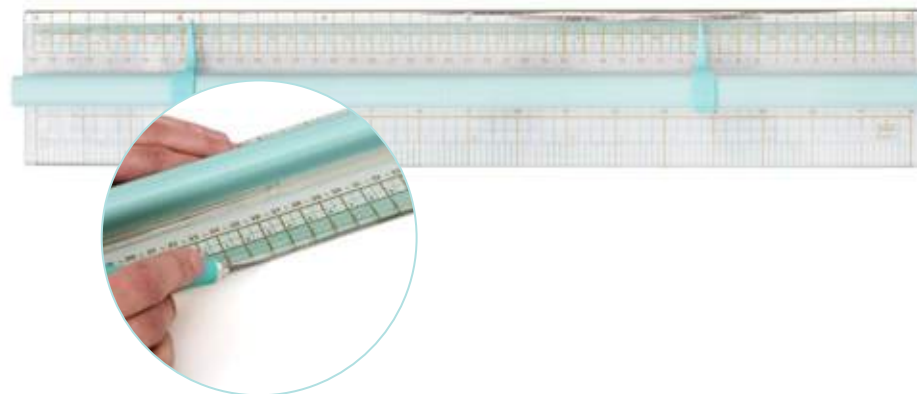

# 18 INCH SUPREME RULER

660556  
**18 INCH SUPREME RULER**

MIN	CASE	PKG
1	36	3.25" X 19.5" X 1.4"

*The ruler with all the features to reign supreme.*

*Center alignment measurements.*

*Adjustable placement guides for marking and cutting when creating in multiples.*