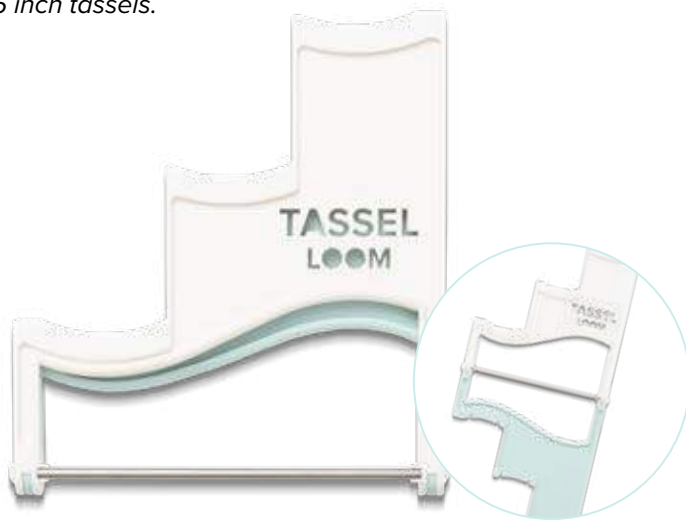

662066
TASSEL LOOM

MIN	CASE	PKG
3	72	7.3" X 9.6" X 1"

Innovative foldable design adjusts to make 2, 4, or 6 inch tassels.