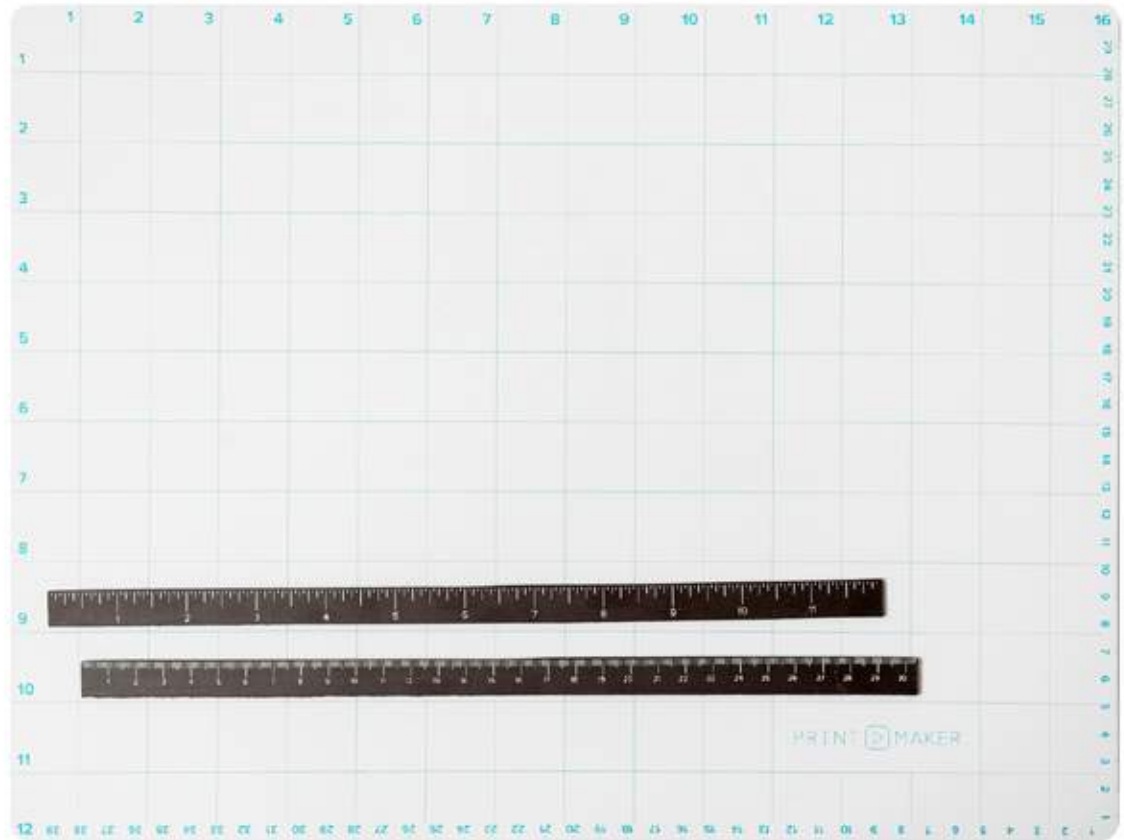

MAGNETIC MAT

60000094

MAGNETIC MAT

MIN	CASE	PKG
2	24	12" X 16" X 0.25"

The perfect surface for printing. The 12 x 16 inch Magnetic Mat keeps your printing surfaces in place. The ruler's raised edge also keeps the PrintMaker™ straight while printing.

INCLUDES:

- 1 Magnetic Base
- 12 inch Magnetic Ruler
- 30.5 cm Magnetic Ruler