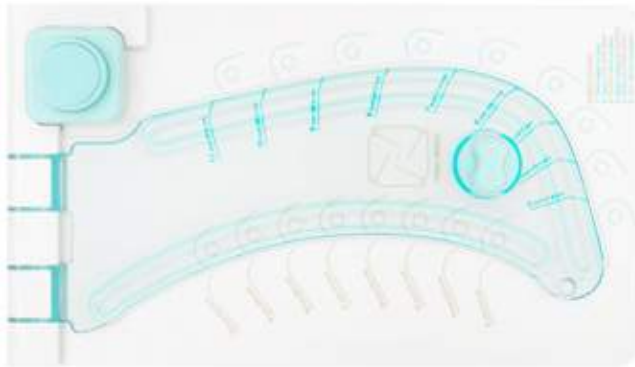

71345-6
PINWHEEL PUNCH BOARD

MIN	CASE	PKG
4	24	14" X 7.3" X 2"

Create your own pinwheels.