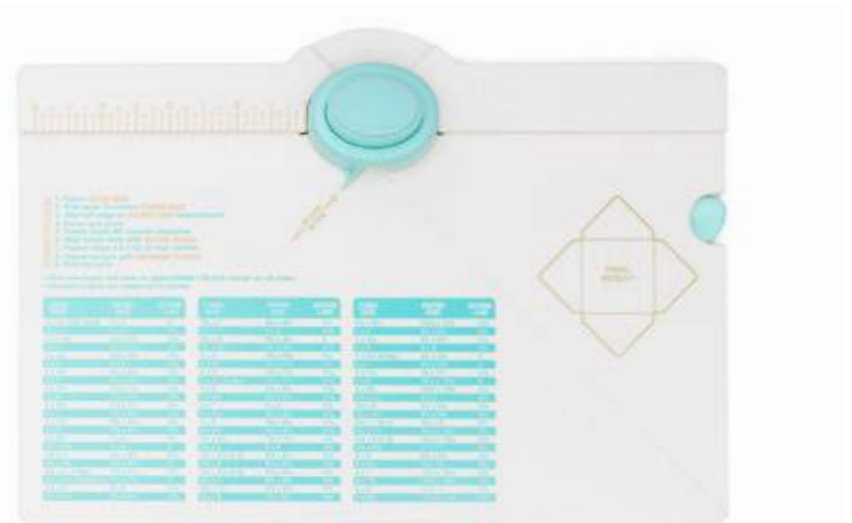

71277-0
ENVELOPE PUNCH BOARD

MIN	CASE	PKG
4	24	10.5" X 11.25" X 2"

Easily create designer envelopes in many sizes.