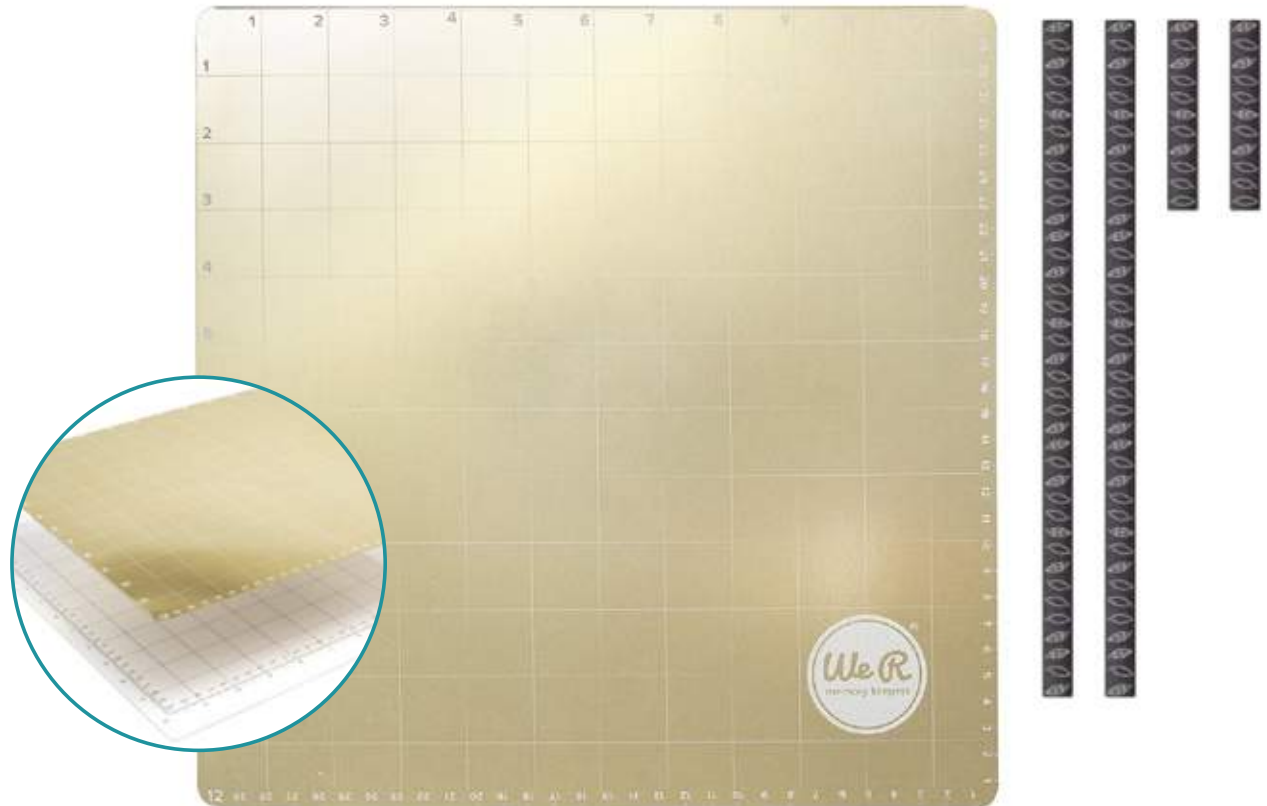

*American Crafts® and We R Memory Keepers® are not affiliated with any electric die cutting machine manufacturers.