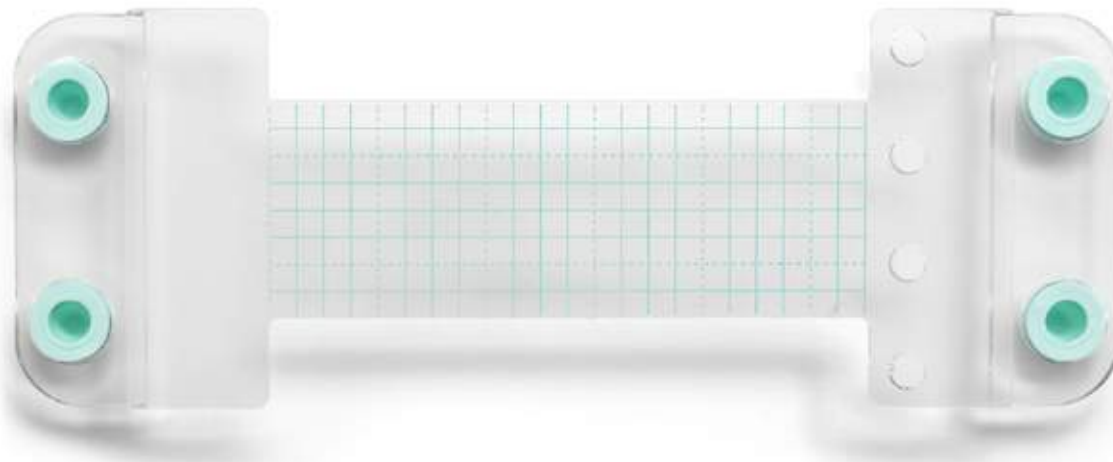

# PATTERN STAMPING BLOCK

660580  
**PATTERN STAMPING BLOCK**

MIN	CASE	PKG
3	48	11.5" X 10.125" X 1.5"

*Turn any stamp into a pattern.*

*Plate can be moved up and down or across the Precision Press Advanced base.*