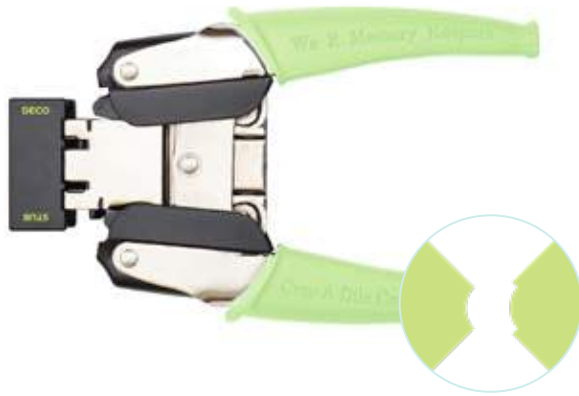

661300 CORNER CHOMPER RETRO – STUB & DECO

MIN	CASE	PKG
3	36	10" X 5.75" X 1.5"