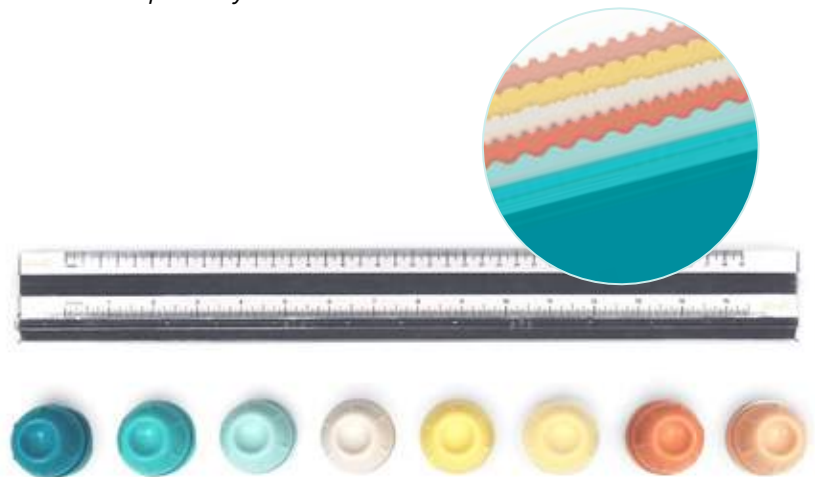

# MAGNETIC TWIST TRIMMER

70959-6  
**MAGNETIC TWIST TRIMMER**

MIN	CASE	PKG
4	24	21.85" X 6.05" X 1.55"

*8 interchangeable heads.*

*Works with The We R Magnetic Mat sold separately.*