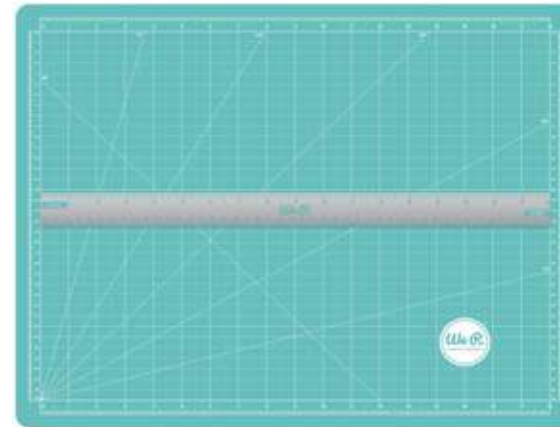

16" X 20" MAGNETIC MAT & 18" MAGNETIC RULER

MIN	CASE	PKG
4	8	22" X 18.5"