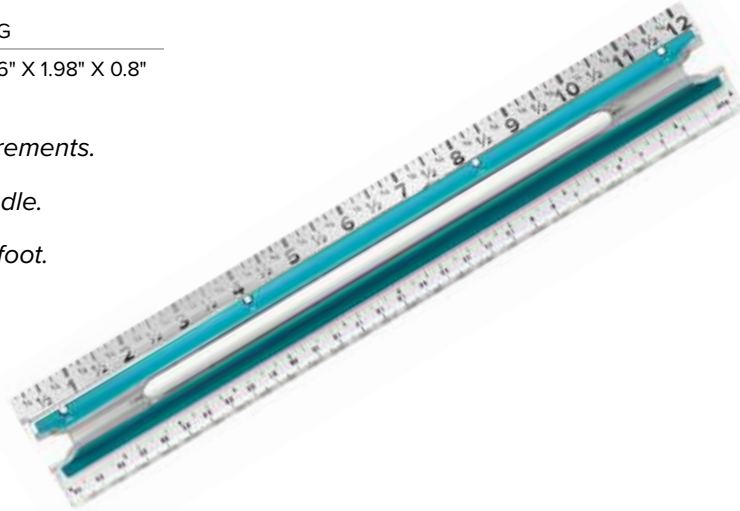

- Large, ergonomic, easy-grip handle.*
- Refill for 661224 or convert 660071.*

663168  
**12 INCH EASY GRIP RULER**

MIN	CASE	PKG
1	36	12.6" X 1.98" X 0.8"

*Large measurements.*

*Easy grip handle.*

*Non-slip grip foot.*