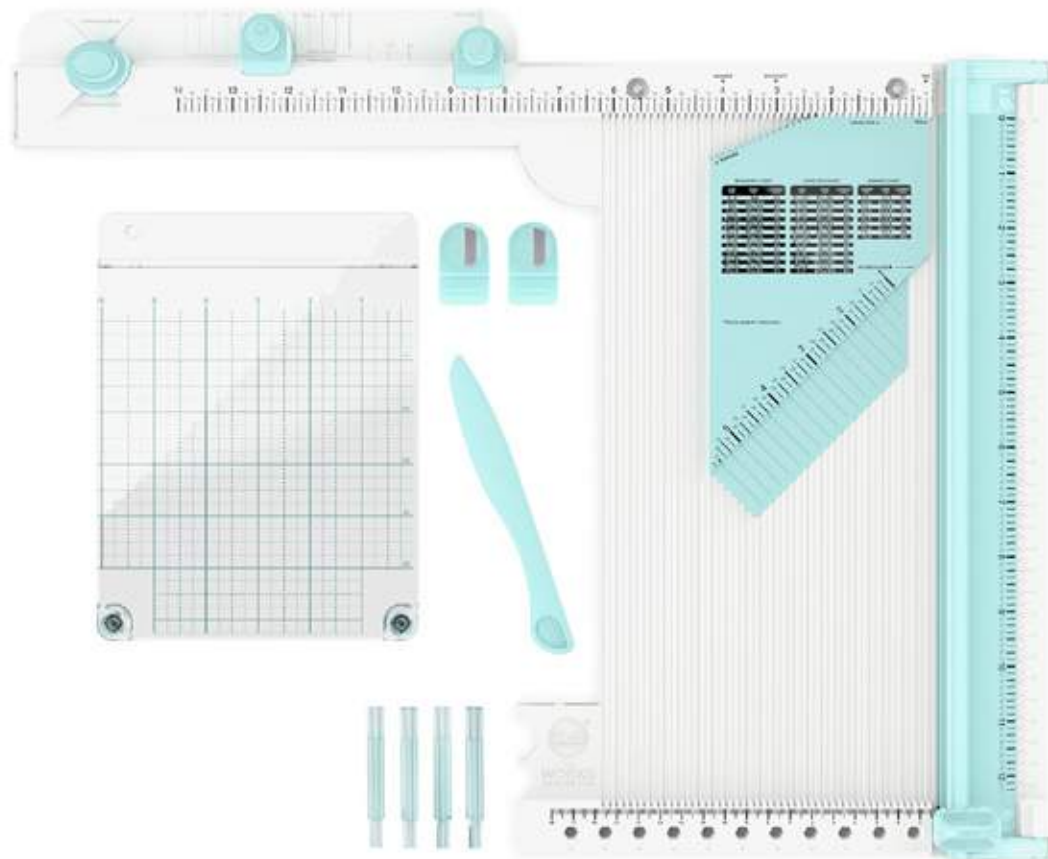

THE WORKS ALL-IN-ONE TOOL

660581

THE WORKS ALL-IN-ONE TOOL

MIN	CASE	PKG
3	12	17.9" X 10.2" X 3.6"

Combines over a dozen must-have tools into one convenient design!

Perfect for trimming, scoring, banners, envelopes, tabs, tags, pom-poms, tassels, bows, stamping, and more.

Convenient storage for all accessories.

Includes detailed manual and URL for video instructions.

INCLUDES:

- Trim and Score Board
- Precision Press
- Score Guide
- Hole Punch
- Corner Rounder
- Pom Pom Maker
- Bow and Tassel Maker
- Bone Folder
- Magnetic Base
- Magnets
- Posts