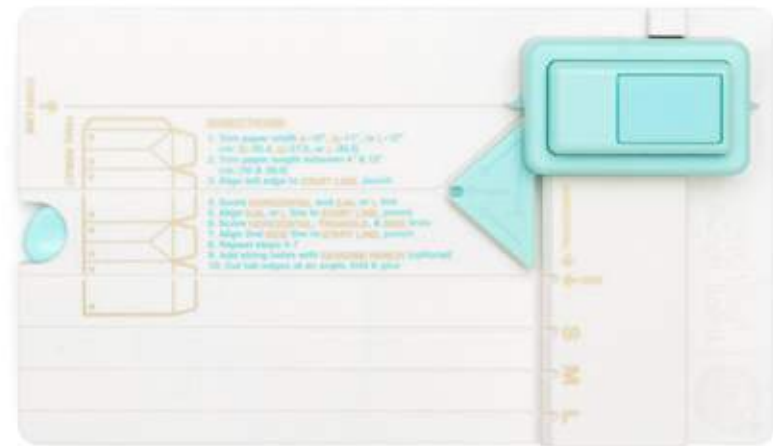

GIFT BOX PUNCH BOARD

71334-0
GIFT BOX PUNCH BOARD

MIN	CASE	PKG
4	24	12.5" X 10.65" X 2"

Personalize your gifts with easy to make gift boxes.

GIFT BAG PUNCH BOARD

71333-3
GIFT BAG PUNCH BOARD

MIN	CASE	PKG
4	24	12.5" X 6" X 2"

Create stylish bags in varying sizes.