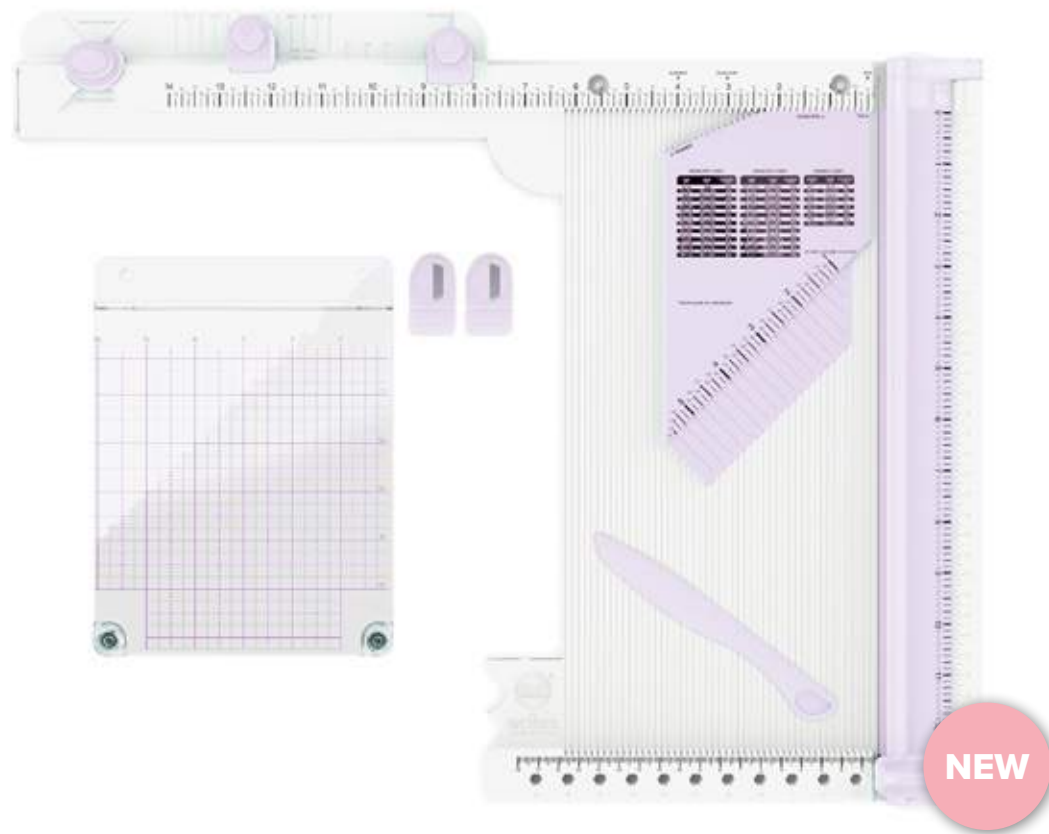

THE WORKS™ ALL-IN-ONE TOOL

60000588

THE WORKS™ ALL-IN-ONE TOOL - LILAC

MIN	CASE	PKG
3	12	11" X 7"

Combines over a dozen must-have tools into one convenient design!

Perfect for trimming, scoring, banners, envelopes, tabs, pom-poms, tassels, bows, stamping and more!

Convenient storage for all accessories.

INCLUDES:

- Trim & Score Board
- Precision Press
- Score Guide
- Hole Punch
- Corner Rounder
- Pom Pom Maker
- Bow and Tassel Maker
- Bone Folder
- Magnetic Base
- Magnets
- Posts