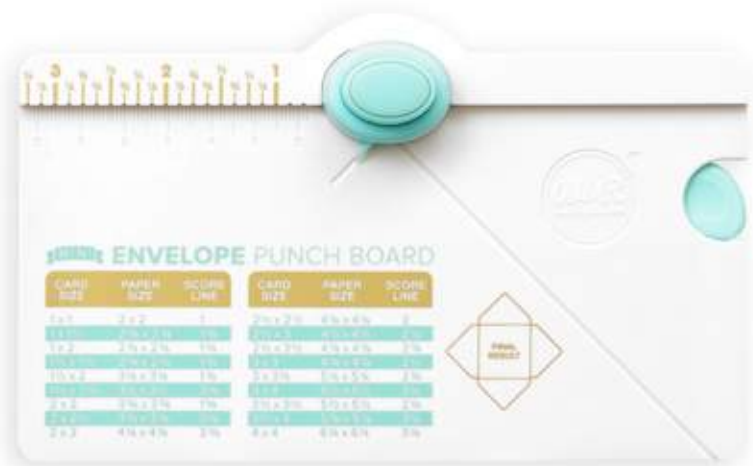

# MINI ENVELOPE PUNCH BOARD

660541  
**MINI ENVELOPE PUNCH BOARD**

MIN	CASE	PKG
3	36	7.4" X 5.9" X 1.2"

Create 1 x 1 inch to 4 x 4 inch envelopes without corner gaps.