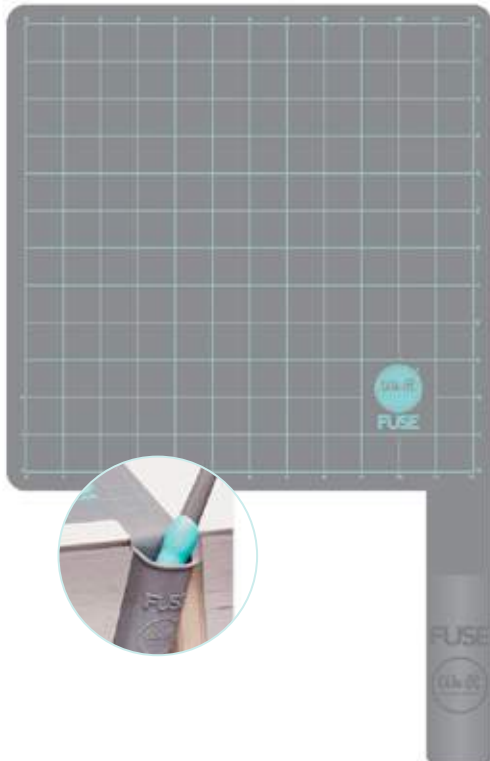

660843
FUSE™ MAT & HOLDER

MIN	CASE	PKG
3	36	15" X 3" X 3"