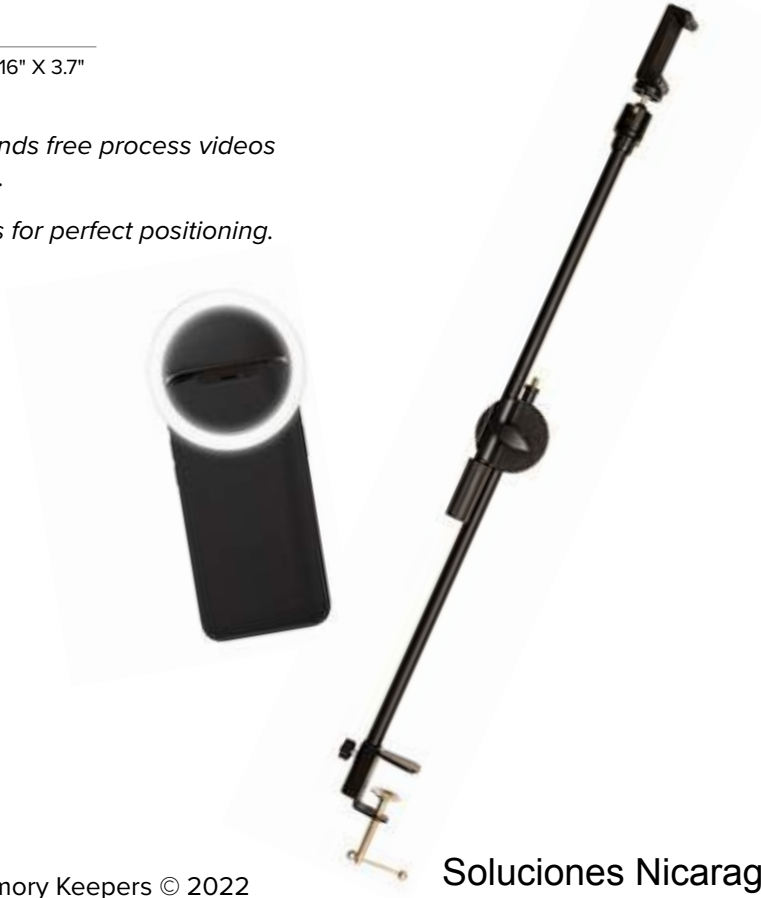

60000033
SHOTSTAND™ - EXTENDABLE PHONE STAND & LIGHT

MIN	CASE	PKG
1	12	3.7" X 16" X 3.7"

Easily create hands free process videos with your phone.

Adjustable joints for perfect positioning.