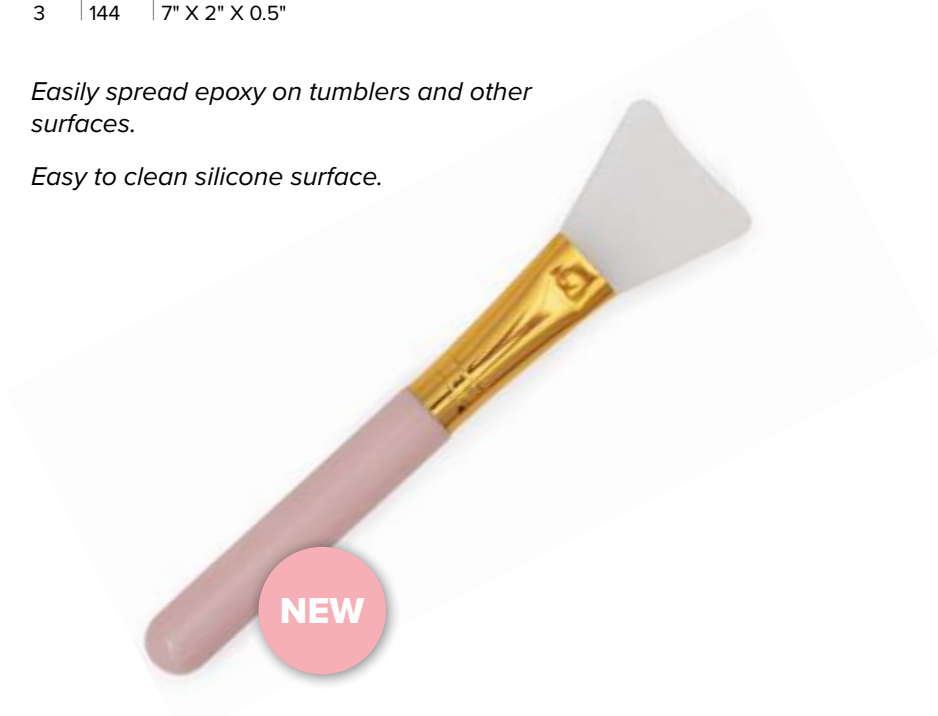

# SILICONE BRUSH

60000462  
**SILICONE BRUSH - PINK**

MIN	CASE	PKG
3	144	7" X 2" X 0.5"

*Easily spread epoxy on tumblers and other surfaces.*

*Easy to clean silicone surface.*