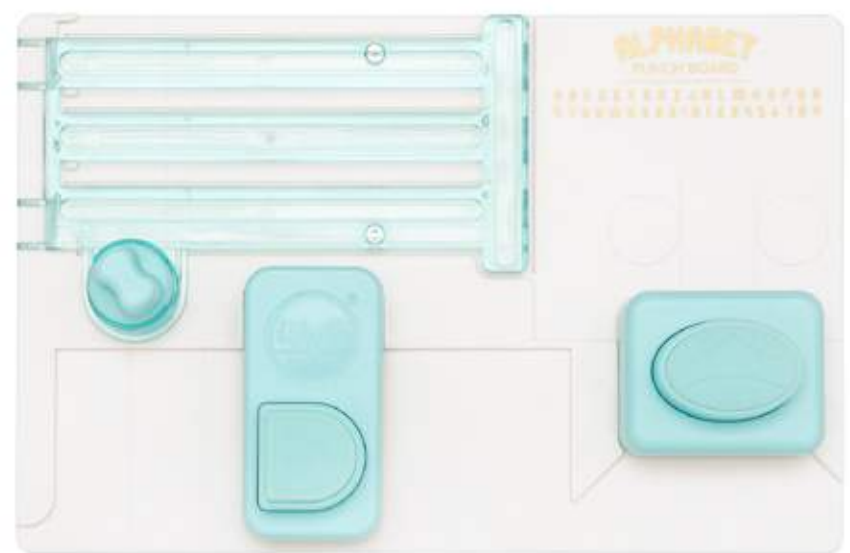

660889
ALPHABET PUNCH BOARD

MIN	CASE	PKG
1	24	10" X 12.5" X 2"

Quickly create 3 x 5 inch letter and numbers.