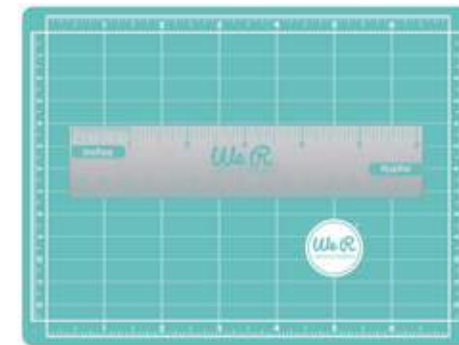

*Includes two easy pick-up magnets to hold your projects in place.*

71092-9

**7" X 5" MINI MAGNETIC MAT & 6" MAGNETIC RULER**

MIN	CASE	PKG
3	48	9.8" X 9.1" X 0.3"

71299-2

**PRECISION GLASS CUTTING MAT**

MIN	CASE	PKG
4	12	12" X 12"